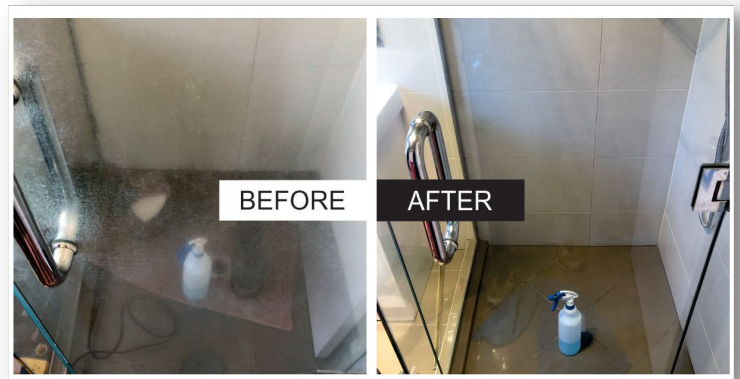

A GLIMPSE OF OUR WORK